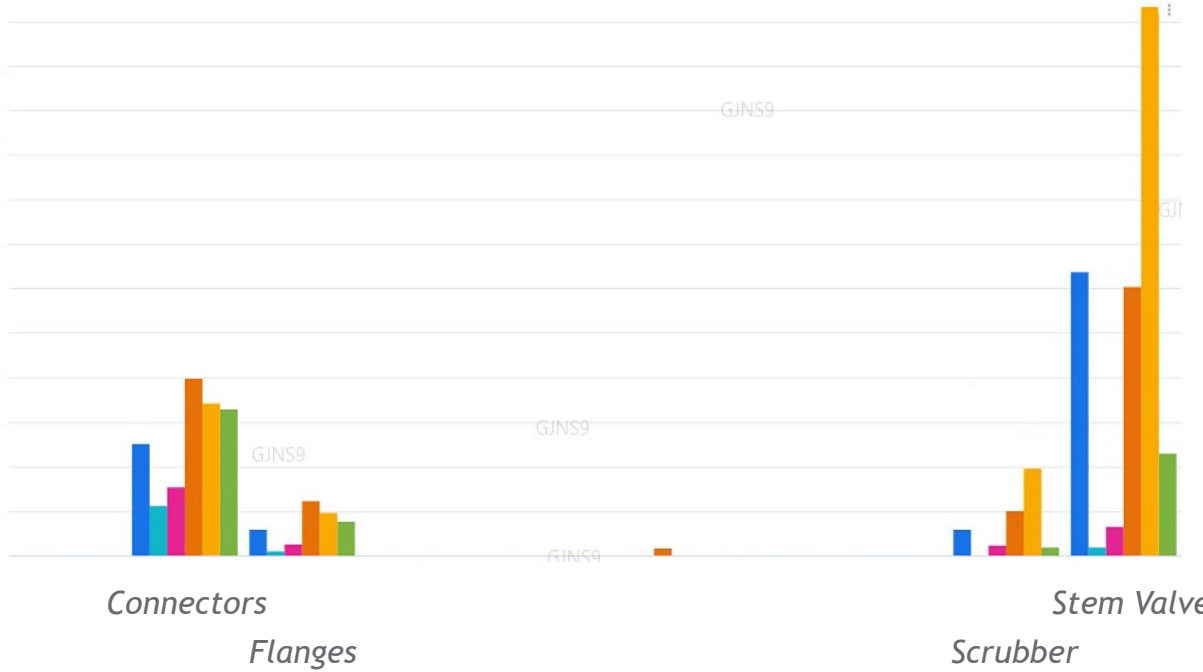

Integration of new sources and digital tools into Methane Emissions Dashboard

Enhancing Methane Detection & Minimization Program

Maintain Aramco's Near Zero Methane Intensity

Methane Minimization Plan

Enhancing Methane Detection & Minimization Program

Maintain Aramco's Near Zero Methane Intensity

Methane Minimization Plan

Methane Minimization Results (e.g., in one Aramco Facility)