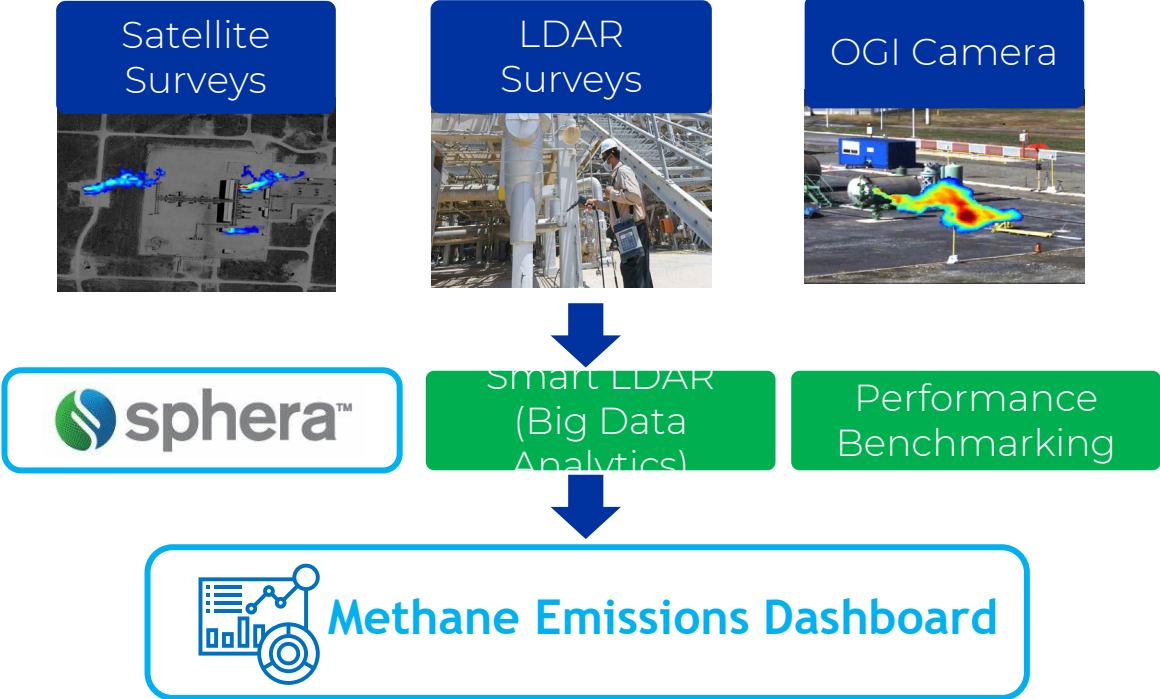

Enhancing Methane Detection & Minimization Program

Maintain Aramco's Near Zero Methane Intensity

Satellite

LDAR

OGI Camera

Enhancing Methane Detection & Minimization Program

Transition from Simple Reporting to Digital Integration

Integration of new sources and digital tools into Methane Emissions Dashboard

Enhancing Methane Detection & Minimization Program

Maintain Aramco's Near Zero Methane Intensity

Methane Minimization Plan

Enhancing Methane Detection & Minimization Program

Maintain Aramco's Near Zero Methane Intensity

Methane Minimization Plan

Methane Minimization Results (e.g., in one Aramco Facility)