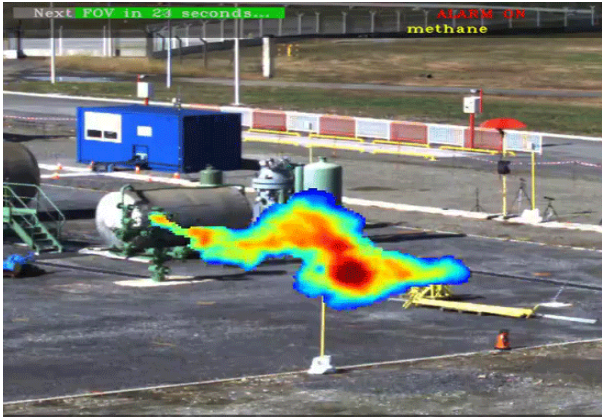

Enhancing Methane Detection & Minimization Program

Maintain Aramco's Near Zero Methane Intensity

Satellite

LDAR

OGI Camera

Enhancing Methane Detection & Minimization Program

Transition from Simple Reporting to Digital Integration

Integration of new sources and digital tools into Methane Emissions Dashboard

Enhancing Methane Detection & Minimization Program

Maintain Aramco's Near Zero Methane Intensity

Methane Minimization Plan

Enhancing Methane Detection & Minimization Program