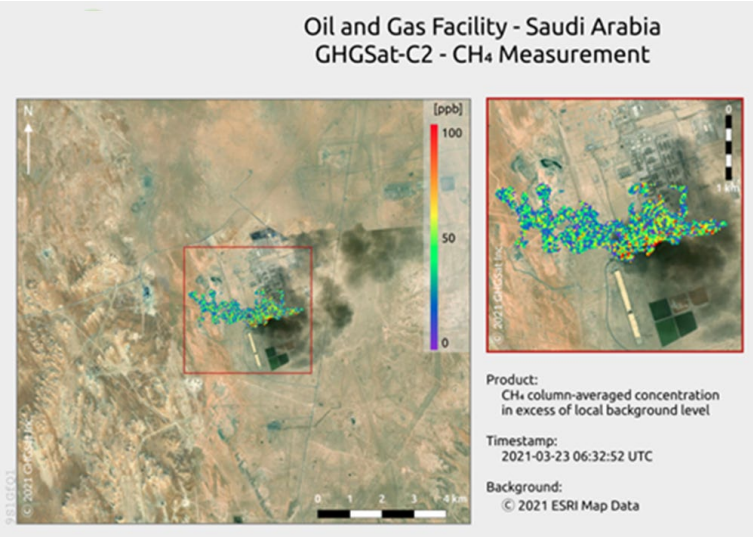

Enhancing Methane Detection & Minimization Program

Maintain Aramco's Near Zero Methane Intensity

Satellite

LDAR

OGI Camera

Enhancing Methane Detection & Minimization Program

Transition from Simple Reporting to Digital Integration

Integration of new sources and digital tools into Methane Emissions Dashboard

Enhancing Methane Detection & Minimization Program

Maintain Aramco's Near Zero Methane Intensity

Methane Minimization Plan

Enhancing Methane Detection & Minimization Program

Maintain Aramco's Near Zero Methane Intensity

Methane Minimization Plan

Methane Minimization Results (e.g., in one Aramco Facility)